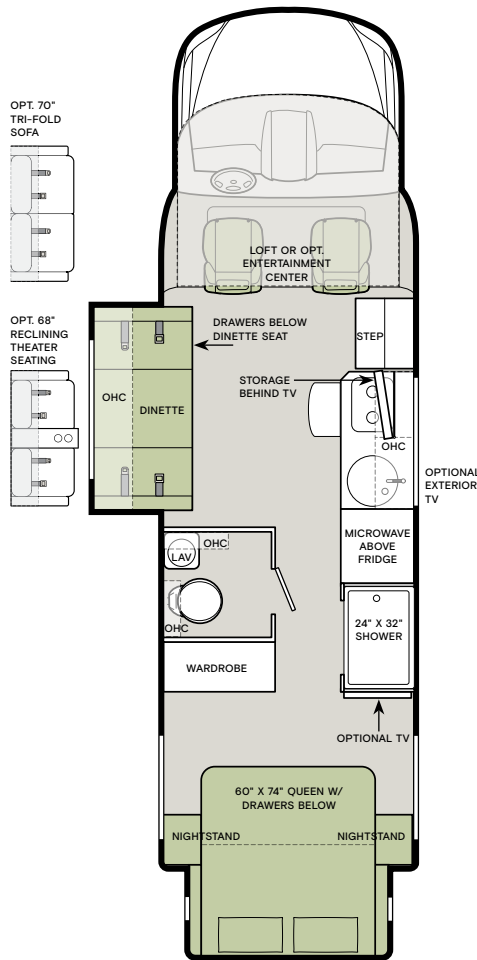

Floor Plans

The design of every Wayfarer floor plan must meet four essential criteria: Maximum space, Optimal organization, Relaxation plus, and Elegant atmosphere. Tiffin's MORE Plans offer your family the most comfortable layout for life on the road.

If optional furniture combinations are selected, window locations may vary from diagram shown. All options may not be available in every model.

Because of progressive improvements and specifications, standard and optional equipment are subject to change without notice or obligation. For a complete and up-to-date list of available options and specifications, visit tiffinmotorhomes.com.

25 SW