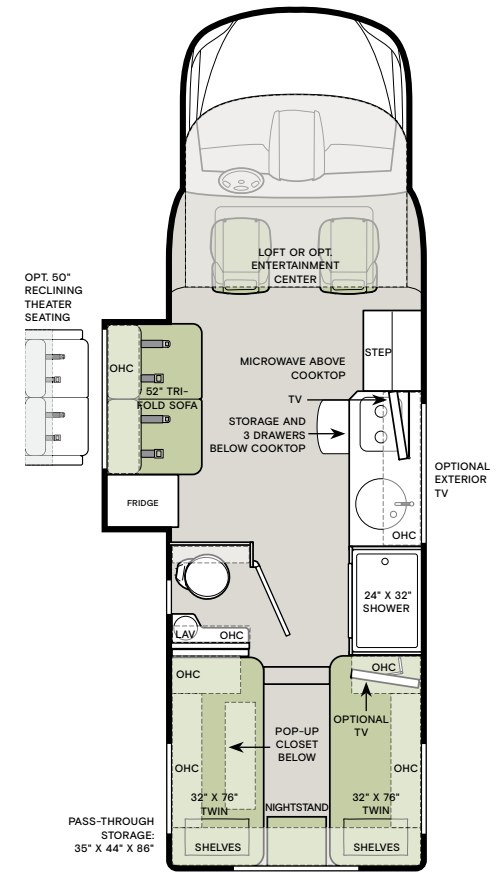

Floor Plans

The design of every Wayfarer floor plan must meet four essential criteria: Maximum space, Optimal organization, Relaxation plus, and Elegant atmosphere. Tiffin's MORE Plans offer your family the most comfortable layout for life on the road.

If optional furniture combinations are selected, window locations may vary from diagram shown. All options may not be available in every model.

Because of progressive improvements and specifications, standard and optional equipment are subject to change without notice or obligation. For a complete and up-to-date list of available options and specifications, visit tiffinmotorhomes.com.

25 LW