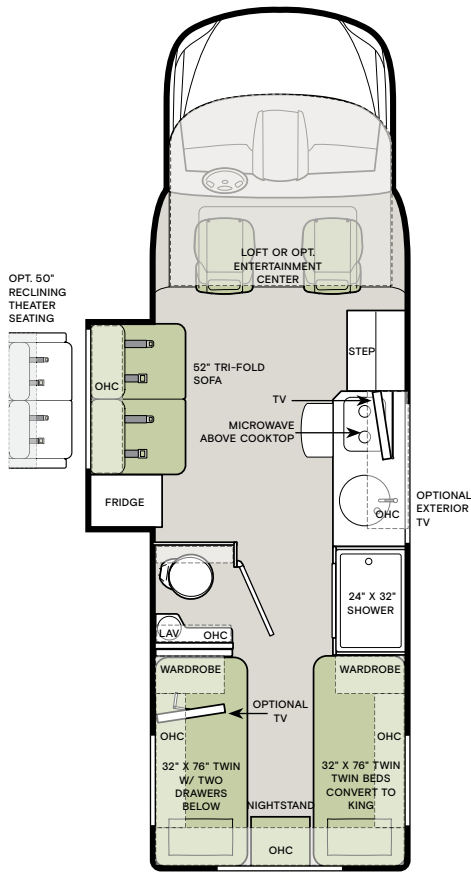

Floor Plans

The design of every Wayfarer floor plan must meet four essential criteria: Maximum space, Optimal organization, Relaxation plus, and Elegant atmosphere. Tiffin's MORE Plans offer your family the most comfortable layout for life on the road.

If optional furniture combinations are selected, window locations may vary from diagram shown. All options may not be available in every model.

Because of progressive improvements and specifications, standard and optional equipment are subject to change without notice or obligation. For a complete and up-to-date list of available options and specifications, visit tiffinmotorhomes.com.

25 TW